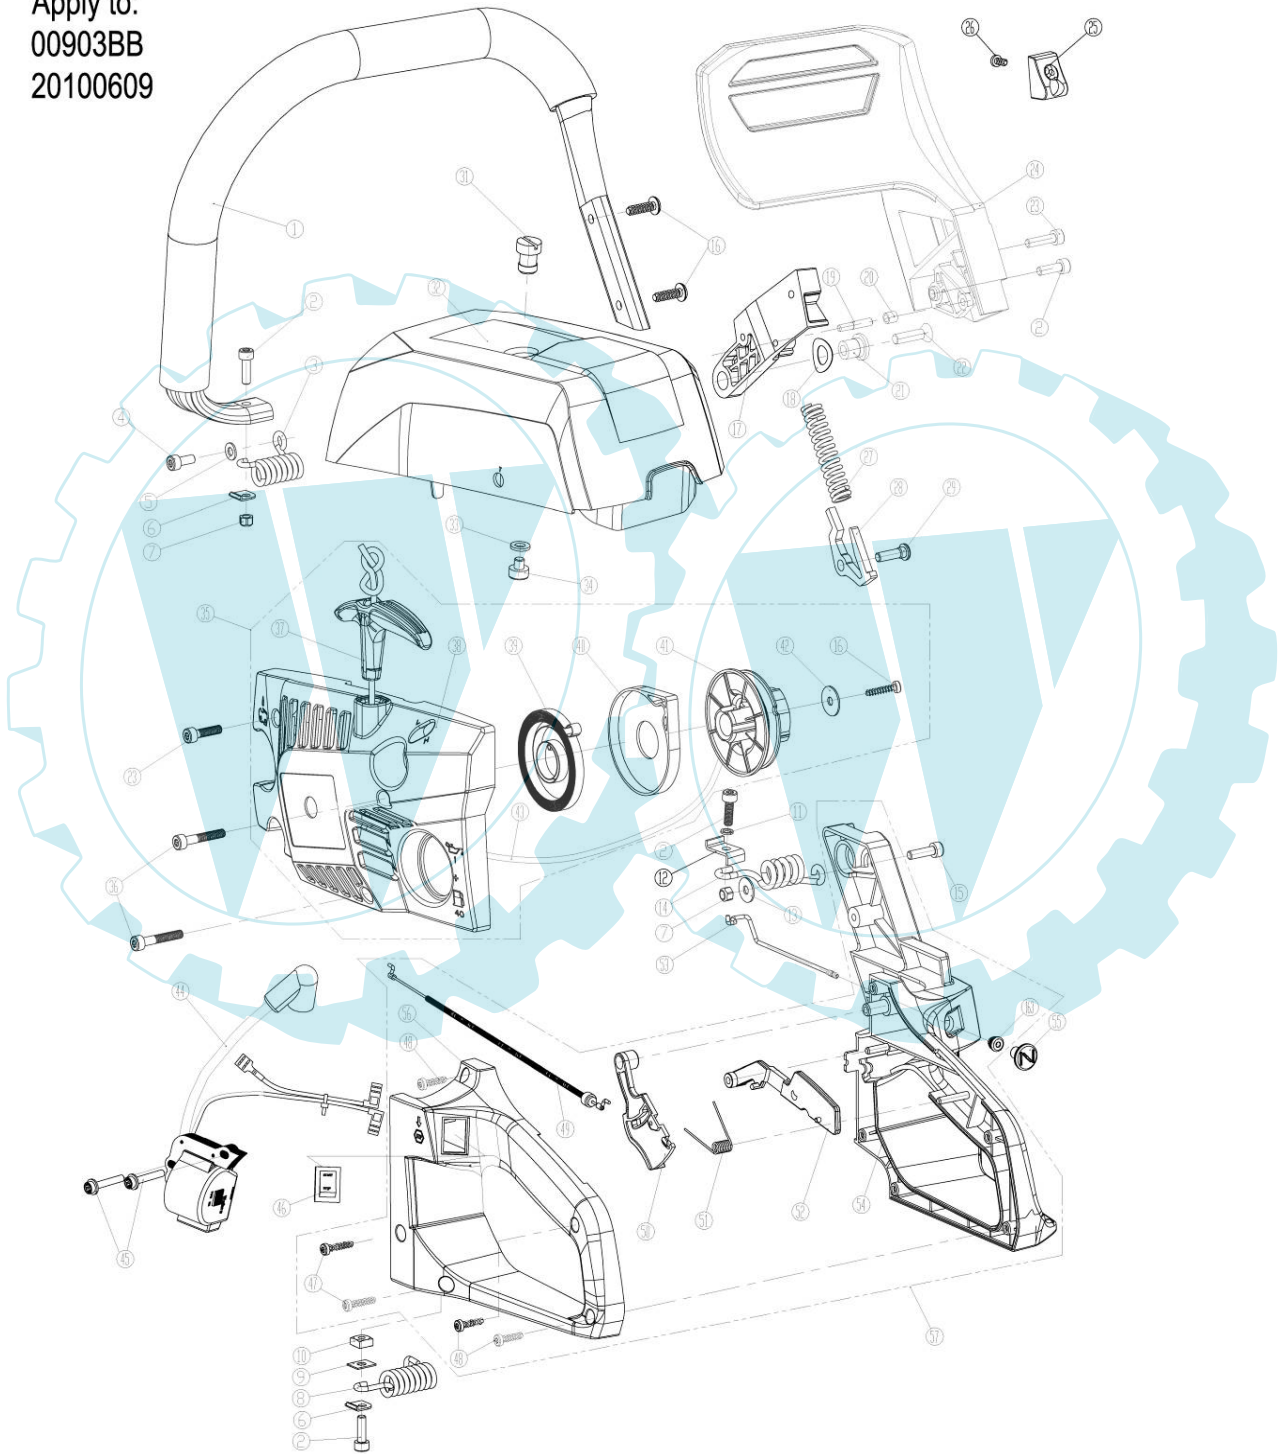

PowerG[®] EXPLOSIVE DRAWING

Petrol chainsaw----PCS46B

File:

Version: 1.0

Model: PCS46B

Apply to:

00903BB

20100609